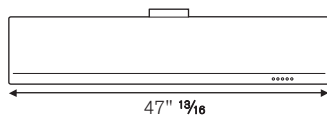

BERTAZZONI PROFESSIONAL SERIES

48" UNDERMOUNT CANOPY HOOD KU48 PRO 1 X

FEATURES

Hood finishing	stainless steel
Motor	1
Speed	3
Hood control	electronic with buttons
LED lights	2
Filters	aluminum mesh
Max extraction power	600 cfm

TECHNICAL SPECIFICATIONS

Electrical Requirements	120 V 60 Hz
Max Amp usage, power rating	3.3 A - 400 W
Certification	cETLus
Warranty	2 years parts and labor

ACCESSORIES

Recirculation Kit	code 901154
Narrow duct cover	code 901262
Full-width duct cover	code 901261
Narrow duct cover for ceiling height 8-10 ft	code 901281
European Baffle Filter	code 901253

This model is not suited for recirculation

INSTALLATION INSTRUCTIONS

Bertazzoni recommends to operate the appliance after it has been properly installed. Please refer to the installation manual for further details.

Disclaimer: while every effort has been made to insure the accuracy of the information contained in this brochure, Fratelli Bertazzoni reserves the right to change any part of the information at any time without notice.

Fratelli Bertazzoni, Bertazzoni and the winged wheel brand icon are registered trademarks of Bertazzoni Spa.