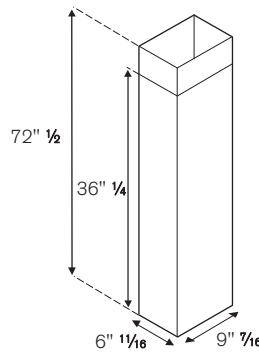

BERTAZZONI PROFESSIONAL SERIES

48" UNDERMOUNT CANOPY HOOD KU48 PRO 1 X

FEATURES

Hood finishing	stainless steel
Motor	1
Speed	3
Hood control	electronic with buttons
LED lights	2
Filters	aluminum mesh
Max extraction power	600 cfm

TECHNICAL SPECIFICATIONS

Electrical Requirements	120 V 60 Hz
Max Amp usage, power rating	3.3 A - 400 W
Certification	cETLus
Warranty	2 years parts and labor

ACCESSORIES

Recirculation Kit	code 901154
Narrow duct cover	code 901262
Full-width duct cover	code 901261
Narrow duct cover for ceiling height 8-10 ft	code 901281
European Baffle Filter	code 901253

This model is not suited for recirculation

INSTALLATION INSTRUCTIONS

Bertazzoni recommends to operate the appliance after it has been properly installed. Please refer to the installation manual for further details.

Disclaimer: while every effort has been made to insure the accuracy of the information contained in this brochure, Fratelli Bertazzoni reserves the right to change any part of the information at any time without notice.

Fratelli Bertazzoni, Bertazzoni and the winged wheel brand icon are registered trademarks of Bertazzoni Spa.