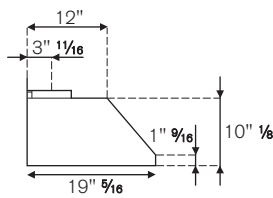

BERTAZZONI PROFESSIONAL SERIES

48" UNDERMOUNT CANOPY HOOD KU48 PRO 1 X

FEATURES

Hood finishing	stainless steel
Motor	1
Speed	3
Hood control	electronic with buttons
LED lights	2
Filters	aluminum mesh
Max extraction power	600 cfm

TECHNICAL SPECIFICATIONS

Electrical Requirements	120 V 60 Hz
Max Amp usage, power rating	3.3 A - 400 W
Certification	cETLus
Warranty	2 years parts and labor

ACCESSORIES

Recirculation Kit	code 901154
Narrow duct cover	code 901262
Full-width duct cover	code 901261
Narrow duct cover for ceiling height 8-10 ft	code 901281
European Baffle Filter	code 901253

This model is not suited for recirculation

INSTALLATION INSTRUCTIONS

Bertazzoni recommends to operate the appliance after it has been properly installed. Please refer to the installation manual for further details.

Disclaimer: while every effort has been made to insure the accuracy of the information contained in this brochure, Fratelli Bertazzoni reserves the right to change any part of the information at any time without notice.

Fratelli Bertazzoni, Bertazzoni and the winged wheel brand icon are registered trademarks of Bertazzoni Spa.