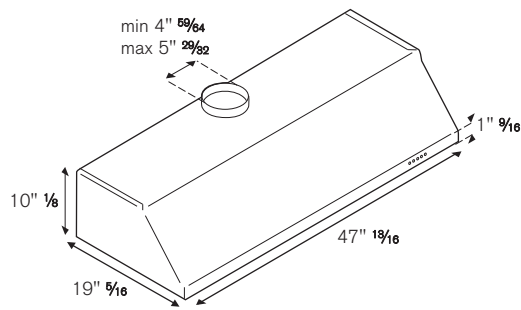

BERTAZZONI PROFESSIONAL SERIES

48" UNDERMOUNT CANOPY HOOD KU48 PRO 1 X

FEATURES

Hood finishing	stainless steel
Motor	1
Speed	3
Hood control	electronic with buttons
LED lights	2
Filters	aluminum mesh
Max extraction power	600 cfm

TECHNICAL SPECIFICATIONS

Electrical Requirements	120 V 60 Hz
Max Amp usage, power rating	3.3 A - 400 W
Certification	cETLus
Warranty	2 years parts and labor

ACCESSORIES

Recirculation Kit	code 901154
Narrow duct cover	code 901262
Full-width duct cover	code 901261
Narrow duct cover for ceiling height 8-10 ft	code 901281
European Baffle Filter	code 901253

This model is not suited for recirculation

INSTALLATION INSTRUCTIONS

Bertazzoni recommends to operate the appliance after it has been properly installed. Please refer to the installation manual for further details.

Disclaimer: while every effort has been made to insure the accuracy of the information contained in this brochure, Fratelli Bertazzoni reserves the right to change any part of the information at any time without notice.

Fratelli Bertazzoni, Bertazzoni and the winged wheel brand icon are registered trademarks of Bertazzoni Spa.