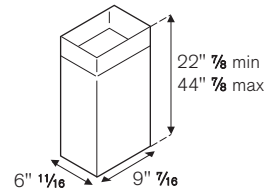

BERTAZZONI PROFESSIONAL SERIES

48" UNDERMOUNT CANOPY HOOD KU48 PRO 1 X

FEATURES

Hood finishing	stainless steel
Motor	1
Speed	3
Hood control	electronic with buttons
LED lights	2
Filters	aluminum mesh
Max extraction power	600 cfm

TECHNICAL SPECIFICATIONS

Electrical Requirements	120 V 60 Hz
Max Amp usage, power rating	3.3 A - 400 W
Certification	cETLus
Warranty	2 years parts and labor

ACCESSORIES

Recirculation Kit	code 901154
Narrow duct cover	code 901262
Full-width duct cover	code 901261
Narrow duct cover for ceiling height 8-10 ft	code 901281
European Baffle Filter	code 901253

This model is not suited for recirculation

INSTALLATION INSTRUCTIONS

Bertazzoni recommends to operate the appliance after it has been properly installed. Please refer to the installation manual for further details.

Disclaimer: while every effort has been made to insure the accuracy of the information contained in this brochure, Fratelli Bertazzoni reserves the right to change any part of the information at any time without notice.

Fratelli Bertazzoni, Bertazzoni and the winged wheel brand icon are registered trademarks of Bertazzoni Spa.