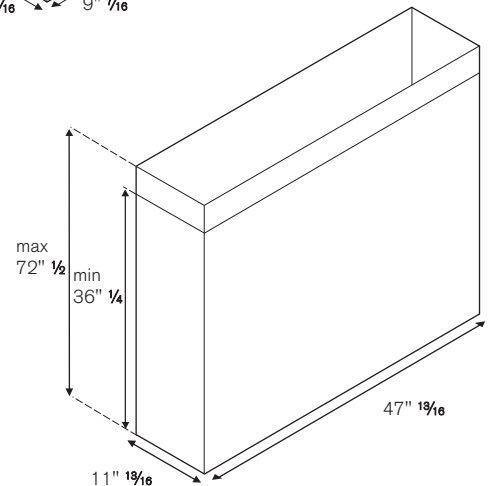

BERTAZZONI PROFESSIONAL SERIES

48" UNDERMOUNT CANOPY HOOD KU48 PRO 1 X

FEATURES

Hood finishing	stainless steel
Motor	1
Speed	3
Hood control	electronic with buttons
LED lights	2
Filters	aluminum mesh
Max extraction power	600 cfm

TECHNICAL SPECIFICATIONS

Electrical Requirements	120 V 60 Hz
Max Amp usage, power rating	3.3 A - 400 W
Certification	cETLus
Warranty	2 years parts and labor

ACCESSORIES

Recirculation Kit	code 901154
Narrow duct cover	code 901262
Full-width duct cover	code 901261
Narrow duct cover for ceiling height 8-10 ft	code 901281
European Baffle Filter	code 901253

This model is not suited for recirculation

INSTALLATION INSTRUCTIONS

Bertazzoni recommends to operate the appliance after it has been properly installed. Please refer to the installation manual for further details.

Disclaimer: while every effort has been made to insure the accuracy of the information contained in this brochure, Fratelli Bertazzoni reserves the right to change any part of the information at any time without notice.

Fratelli Bertazzoni, Bertazzoni and the winged wheel brand icon are registered trademarks of Bertazzoni Spa.