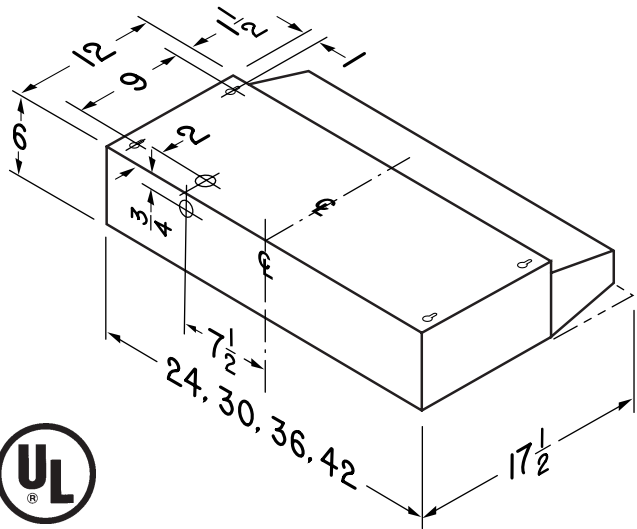

TYPICAL SPECIFICATION

Range hood shall be Broan Model 41000.

Unit shall be non-ducted and have a non-ducted filter.

Motor to be permanently lubricated. RPM not to exceed 2850.

Unit shall have a two-speed fan switch and separate light switch.

Sides shall be mitered and bottom edge hemmed – with no sharp edges.

Unit shall be U.L. listed.